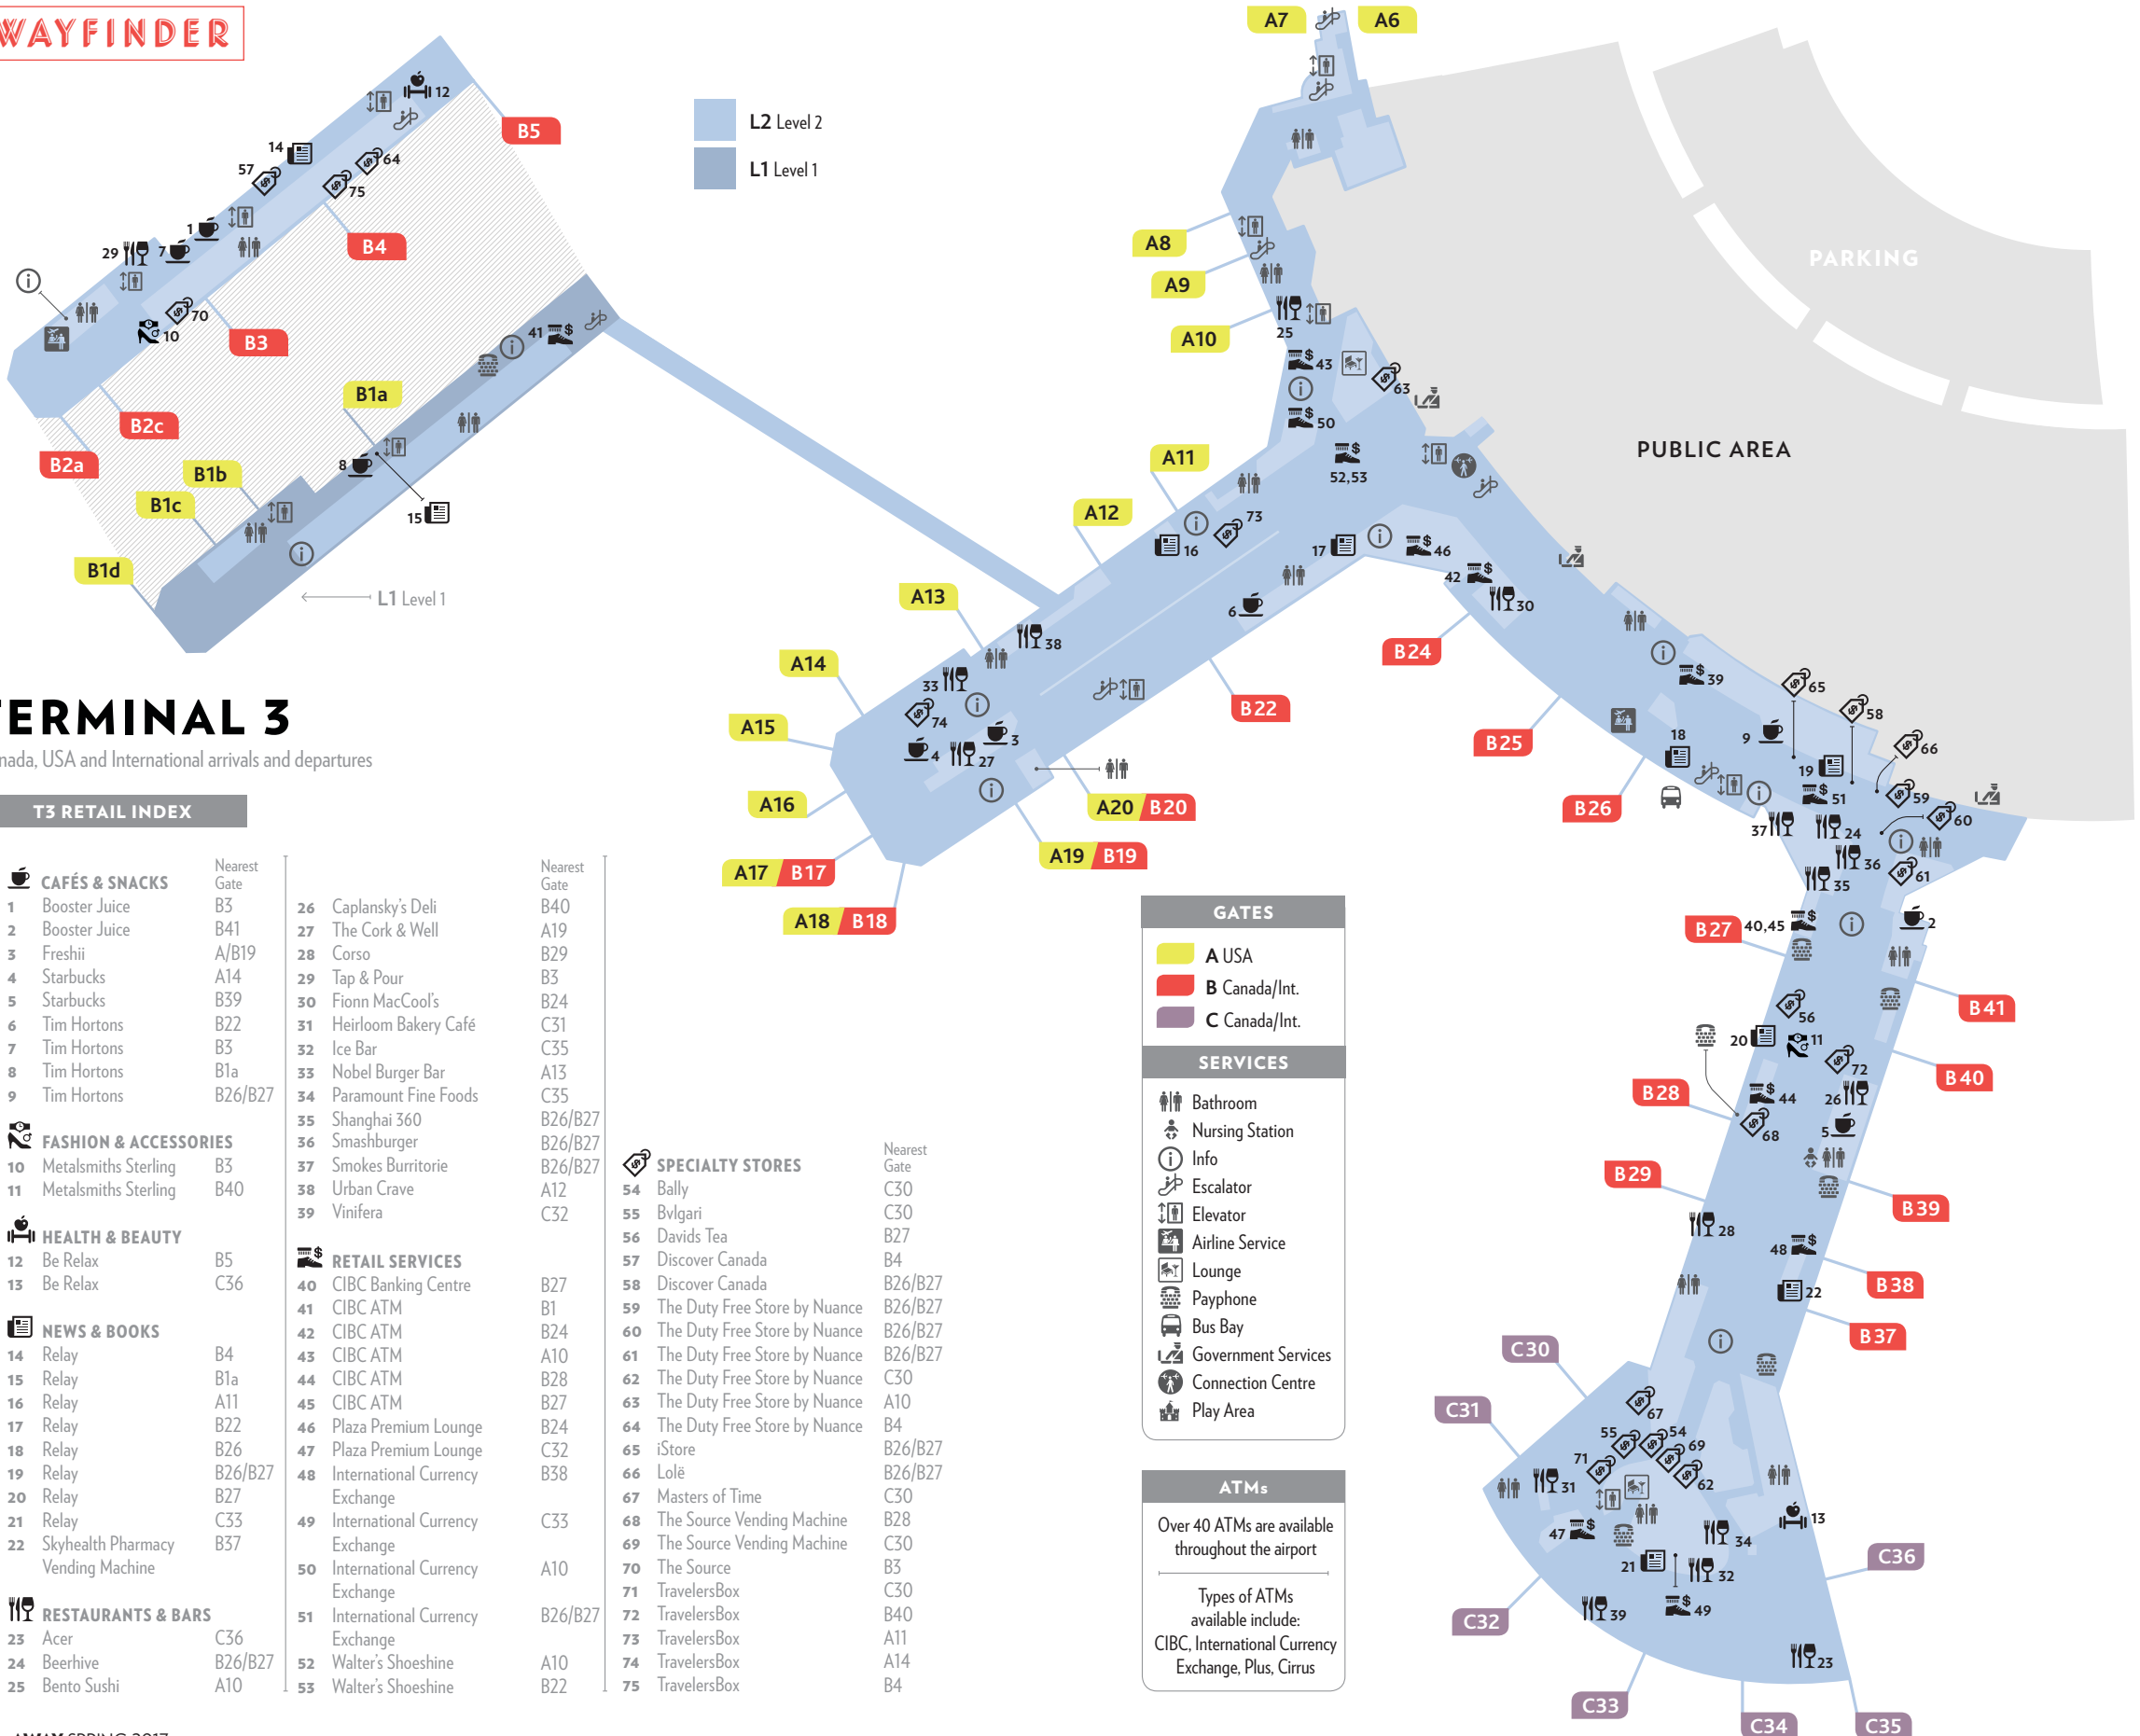

## TERMINAL 3

Canada, USA and International arrivals and departures

#### CAFÉS & SNACKS

	Nearest Gate
1 Booster Juice	B3
2 Booster Juice	B41
3 Freshii	A/B19
4 Starbucks	A14
5 Starbucks	B39
6 Tim Hortons	B22
7 Tim Hortons	B3
8 Tim Hortons	B1a
9 Tim Hortons	B26/B27

#### RESTAURANTS & BARS

23 Acer	C36
24 Beerhive	B26/B27
25 Bento Sushi	A10

26 Caplansky's Deli	B3
27 The Cork & Well	B41
28 Corso	A/B19
29 Tap & Pour	B3
30 Fionn MacCool's	B24
31 Heirloom Bakery Café	C31
32 Ice Bar	C35
33 Nobel Burger Bar	A13
34 Paramount Fine Foods	C35
35 Shanghai 360	B26/B27
36 Smashburger	B26/B27
37 Smokes Burritorie	B26/B27
38 Urban Crave	A12
39 Vinifera	C32

#### SPECIALTY STORES

	Nearest Gate
54 Bally	C30
55 Bvlgari	C30
56 Davids Tea	B27
57 Discover Canada	B4
58 Discover Canada	B26/B27
59 The Duty Free Store by Nuance	B26/B27
60 The Duty Free Store by Nuance	B26/B27
61 The Duty Free Store by Nuance	B26/B27
62 The Duty Free Store by Nuance	C30
63 The Duty Free Store by Nuance	A10
64 The Duty Free Store by Nuance	B4
65 iStore	B26/B27
66 Lolé	B26/B27
67 Masters of Time	C30
68 The Source Vending Machine	B28
69 The Source Vending Machine	C30
70 The Source	B3
71 TravelersBox	C30
72 TravelersBox	B40
73 TravelersBox	A11
74 TravelersBox	A14
75 TravelersBox	B4