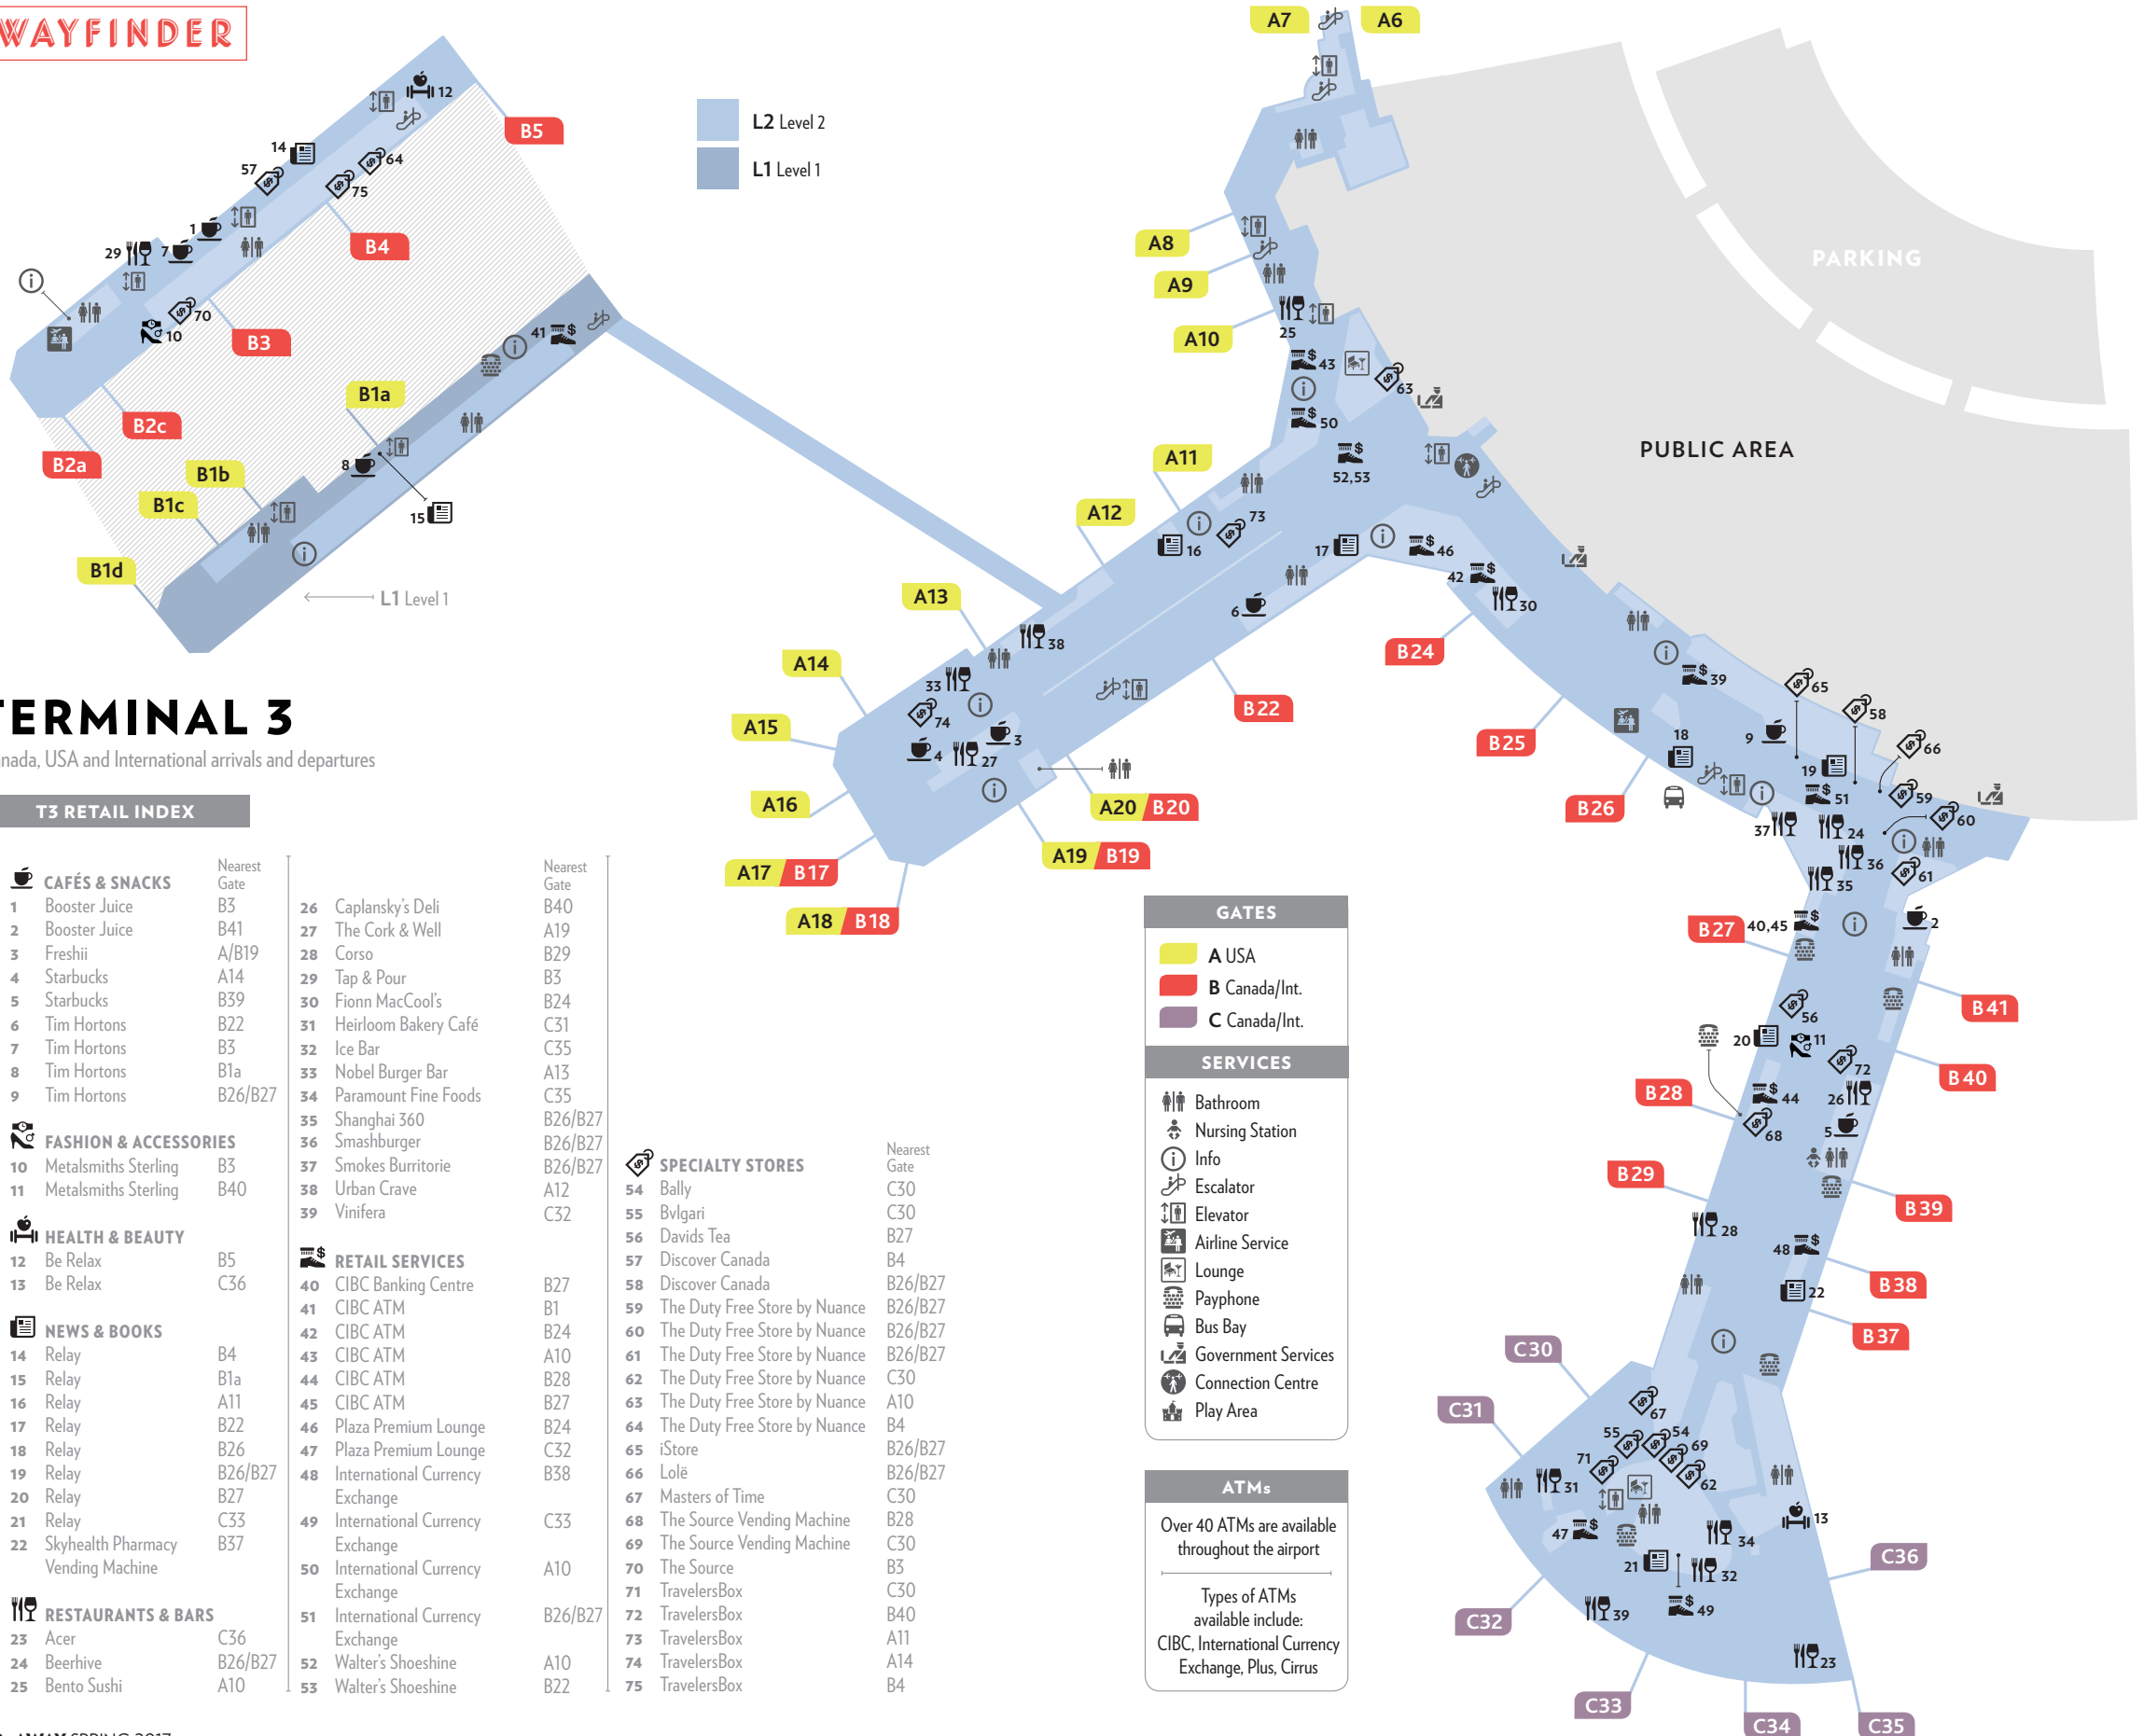

## TERMINAL 3

Canada, USA and International arrivals and departures

#### CAFÉS & SNACKS

	Nearest Gate
1 Booster Juice	B3
2 Booster Juice	B41
3 Freshii	A/B19
4 Starbucks	A14
5 Starbucks	B39
6 Tim Hortons	B22
7 Tim Hortons	B3
8 Tim Hortons	B1a
9 Tim Hortons	B26/B27

#### RESTAURANTS & BARS

23 Acer	C36
24 Beerhive	B26/B27
25 Bento Sushi	A10

26 Caplansky's Deli	B40
27 The Cork & Well	A19
28 Corso	B29
29 Tap & Pour	B3
30 Fionn MacCool's	B24
31 Heirloom Bakery Café	C31
32 Ice Bar	C35
33 Nobel Burger Bar	A13
34 Paramount Fine Foods	C35
35 Shanghai 360	B26/B27
36 Smashburger	B26/B27
37 Smokes Burritorie	B26/B27
38 Urban Crave	A12
39 Vinifera	C32

#### SPECIALTY STORES

	Nearest Gate
54 Bally	C30
55 Bvlgari	C30
56 Davids Tea	B27
57 Discover Canada	B4
58 Discover Canada	B26/B27
59 The Duty Free Store by Nuance	B26/B27
60 The Duty Free Store by Nuance	B26/B27
61 The Duty Free Store by Nuance	B26/B27
62 The Duty Free Store by Nuance	C30
63 The Duty Free Store by Nuance	A10
64 The Duty Free Store by Nuance	B4
65 iStore	B26/B27
66 Lolè	B26/B27
67 Masters of Time	C30
68 The Source Vending Machine	B28
69 The Source Vending Machine	C30
70 The Source	B3
71 TravelersBox	C30
72 TravelersBox	B40
73 TravelersBox	A11
74 TravelersBox	A14
75 TravelersBox	B4