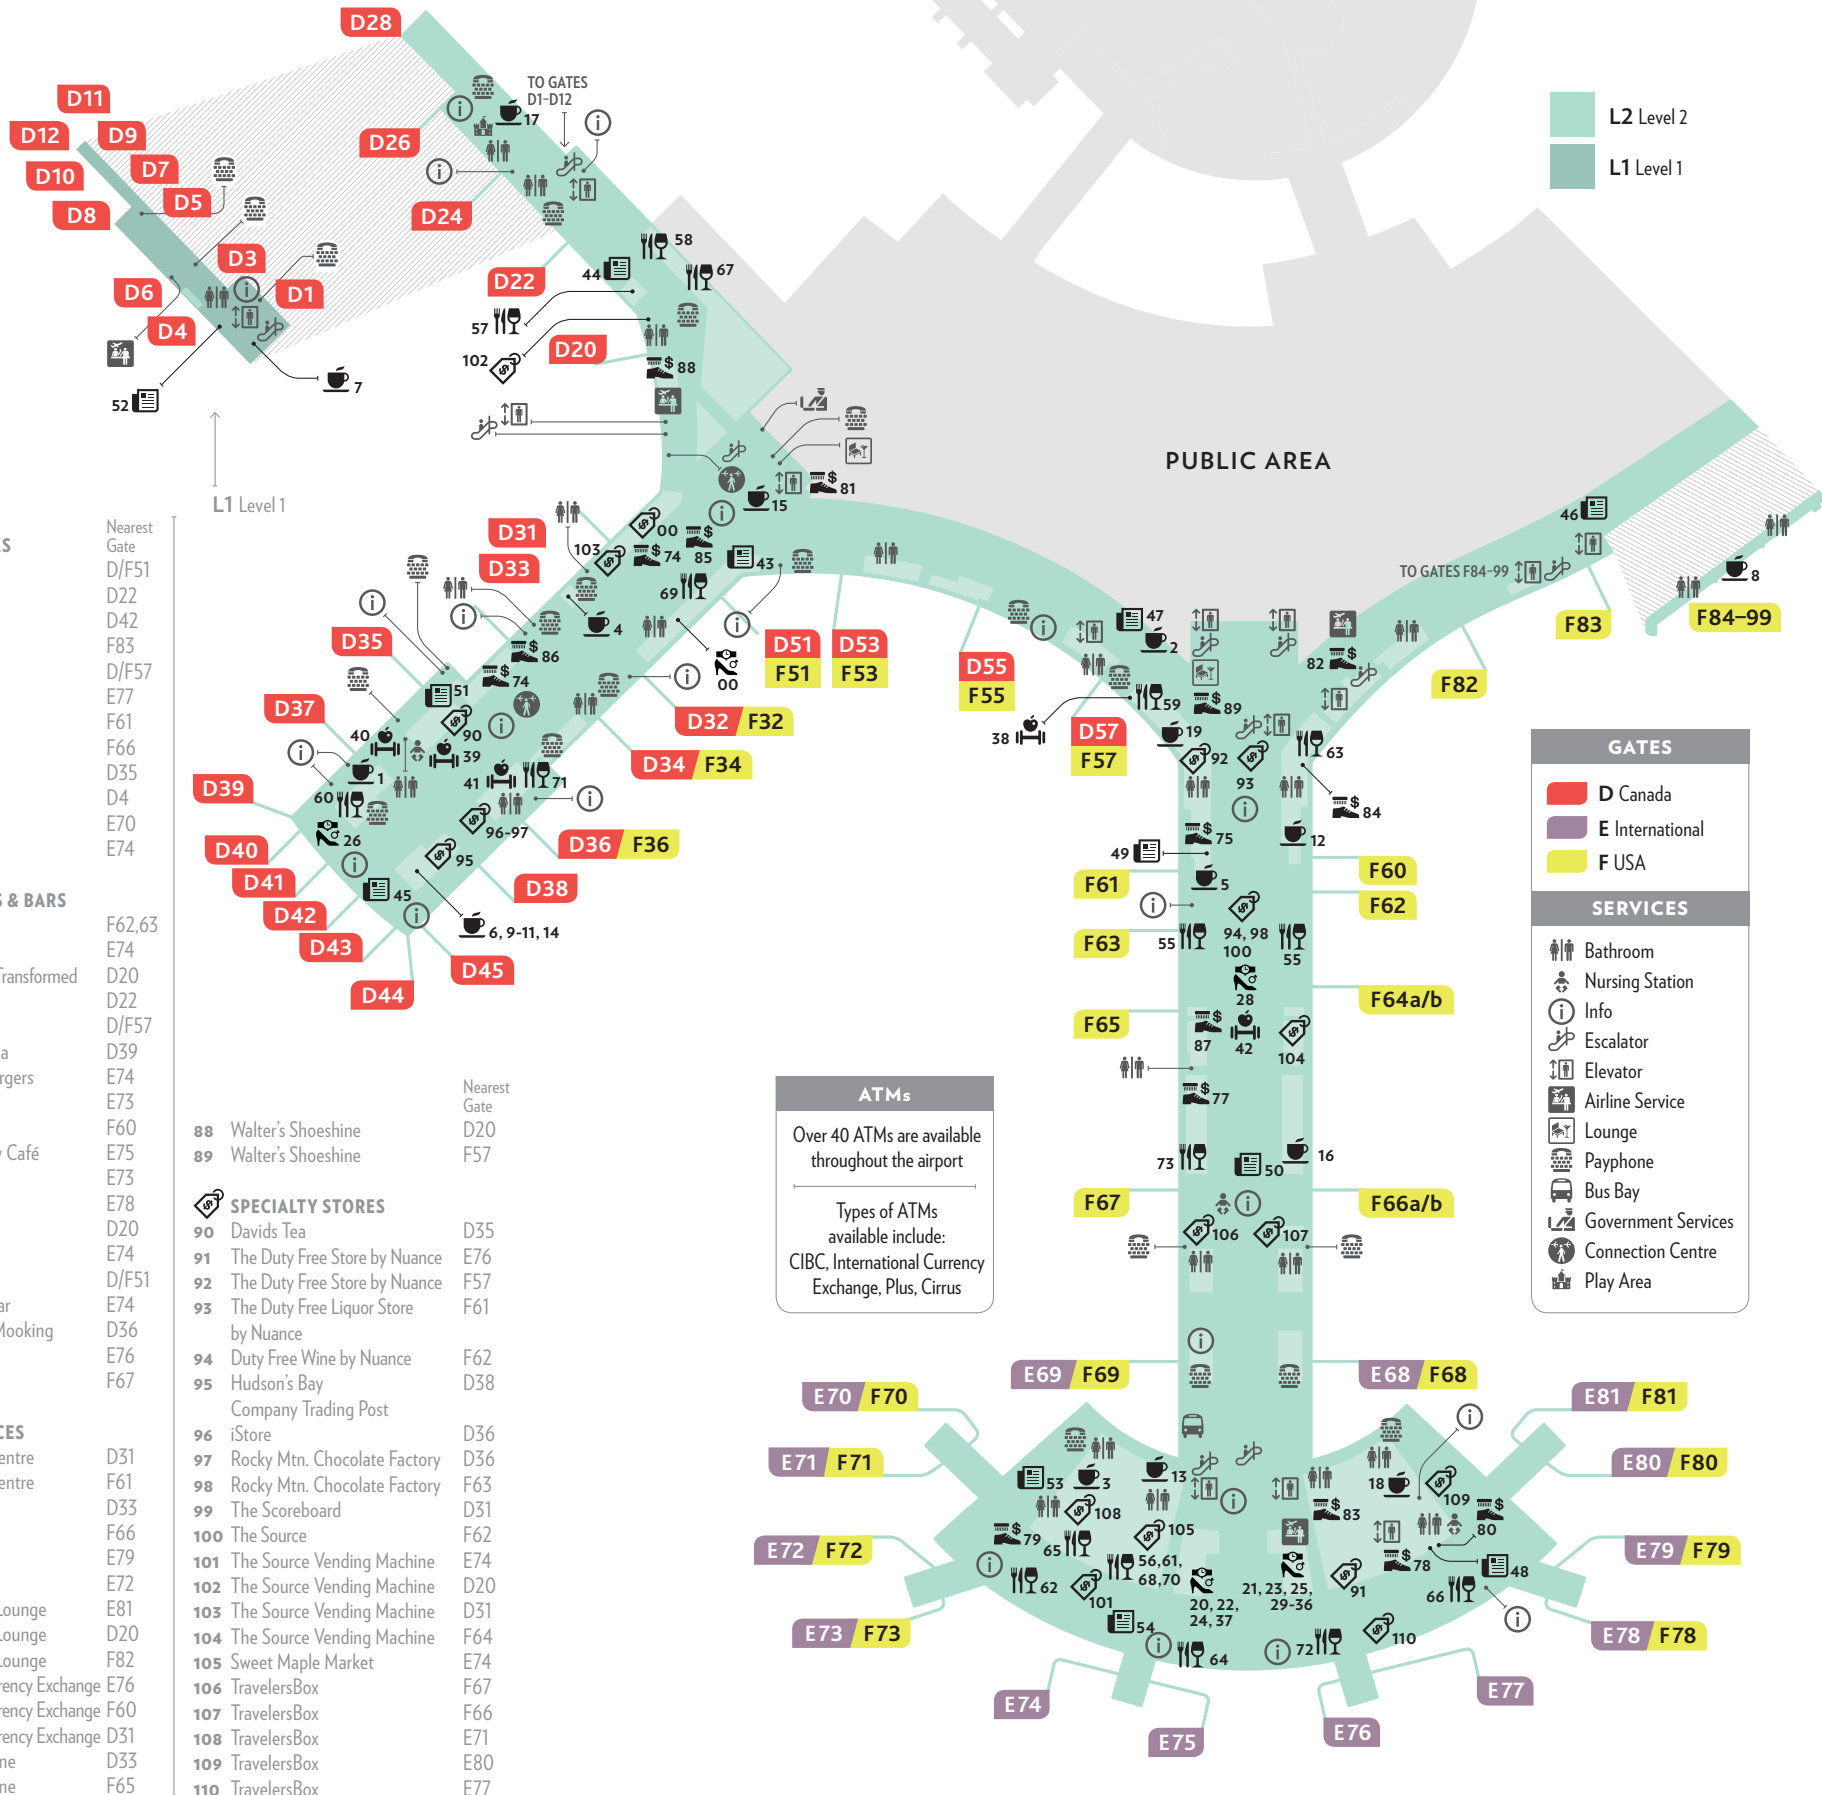

TERMINAL 1

Canada, USA and International arrivals and departures

T1 RETAIL INDEX

CAFÉS & SNACKS

	Nearest Gate
1 A&W	D37
2 Booster Juice	F57
3 Caffè di Calabria	E/F70
4 Camden Food Co.	D33
5 Cibo Express Gourmet Markets	F61
6 Extreme Pita	D45
7 Farmers Market	D4
8 The Great Canadian Bagel	F89
9 The Marketplace	D45
10 Purbblendz	D45
11 Starbucks	D45
12 Starbucks	F60
13 Starbucks	E75
14 Thai Express	D45
15 Tim Hortons	D51
16 Tim Hortons	F66
17 Tim Hortons Express	D26
18 Tim Hortons	E80
19 Upper Crust	F57

HEALTH & BEAUTY

38 :10 Minute Manicure	F57
39 :10 Minute Manicure	D37
40 The Body Shop	D37
41 MAC Cosmetics	D36
42 MAC Cosmetics by Nuance	F64

NEWS & BOOKS

	Nearest Gate
43 Relay	D/F51
44 Relay	D22
45 Relay	D42
46 Relay	F83
47 Relay	D/F57
48 Relay	E77
49 Relay	F61
50 Relay	F66
51 Relay	D35
52 Relay	D4
53 Relay	E70
54 Relay	E74

RESTAURANTS & BARS

55 Apropos	F62,63
56 Bahn Shop	E74
57 Bar 120: Cuisine Transformed	D20
58 Bento Sushi	D22
59 Boccone Pronto	D/F57
60 Boccone Trattoria	D39
61 Built Custom Burgers	E74
62 Fetta	E73
63 The Hearth	F60
64 Heirloom Bakery Café	E75
65 Lee Kitchen	E73
66 Marathi	E78
67 Mill St. Brewery	D20
68 La Place	E74
69 Red Rocket	D/F51
70 Rock Squeeze Bar	E74
71 Twist by Roger Mooking	D36
72 Vinifera	E76
73 Wahlburgers	F67

SPECIALTY STORES

	Nearest Gate
88 Walter's Shoeshine	D20
89 Walter's Shoeshine	F57
90 Davids Tea	D35
91 The Duty Free Store by Nuance	E76
92 The Duty Free Store by Nuance	F57
93 The Duty Free Liquor Store by Nuance	F61
94 Duty Free Wine by Nuance	F62
95 Hudson's Bay Company Trading Post	D38
96 iStore	D36
97 Rocky Mtn. Chocolate Factory	D36
98 Rocky Mtn. Chocolate Factory	F63
99 The Scoreboard	D31
100 The Source	F62
101 The Source Vending Machine	E74
102 The Source Vending Machine	D20
103 The Source Vending Machine	D31
104 The Source Vending Machine	F64
105 Sweet Maple Market	E74
106 TravelersBox	F67
107 TravelersBox	F66
108 TravelersBox	E71
109 TravelersBox	E80
110 TravelersBox	E77