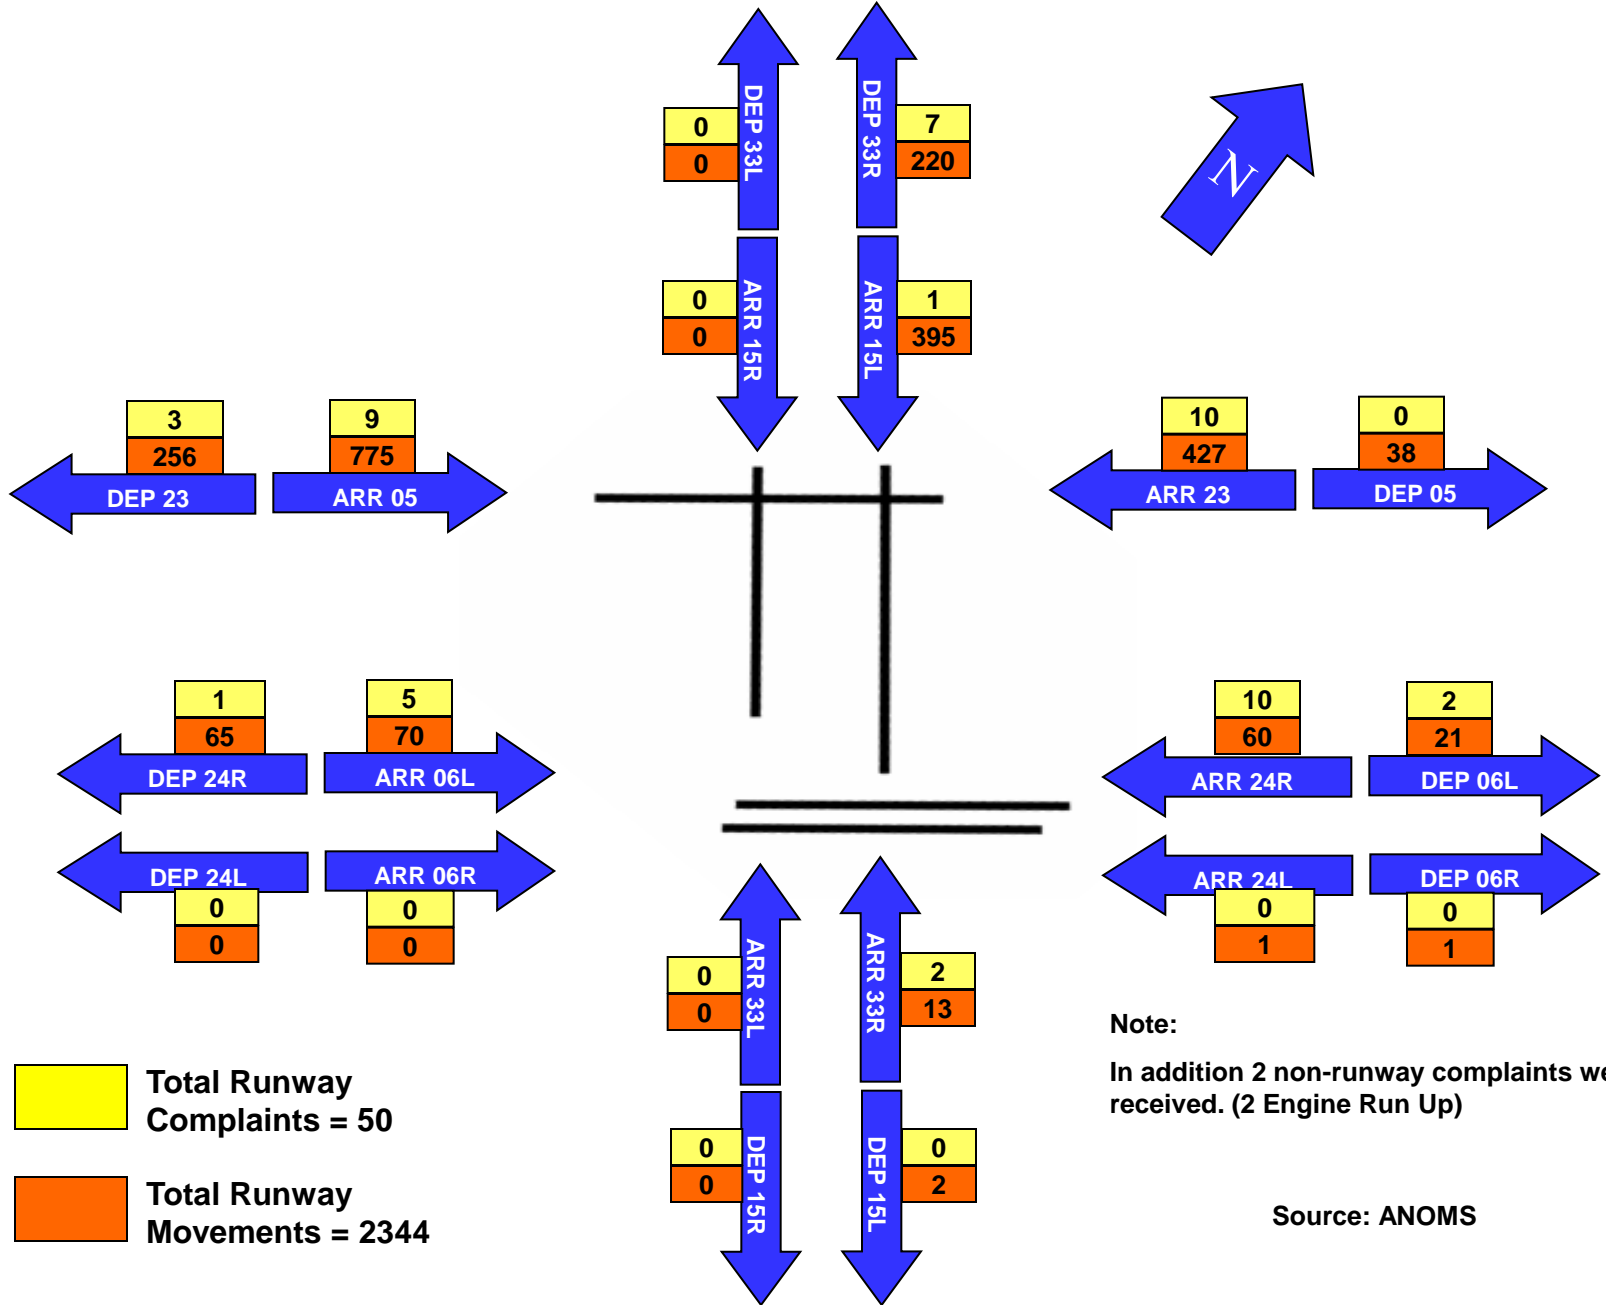

Comparison of Runway Movements & Noise Complaints by Runway Operation

Restricted Hours June - July, 2013

Note:

In addition 2 non-runway complaints were received. (2 Engine Run Up)

Source: ANOMS